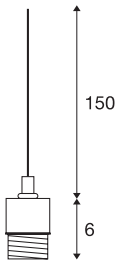

FENDA suspension

A60, white, without shade, without canopy, open cable, max. 60W

The FENDA suspension system with open cable ends from our MIX & MATCH pendant system allows you to individually combine them with FENDA lamp shades. With its in-built E27 socket, the luminaire is suitable for both LED and energy-saving lamps.

TECHNICAL DATA

Item no.:	132661
Socket	E27
Number of sockets	1
Lamps included	0
Primary nominal voltage	220-240V ~50/60Hz mA/V
Pendant length	150.0 cm
Height	8.5 cm
Diameter	6.0 cm
Net weight	0.18 kg
Gross weight	0.223 kg
IP Code	IP 20
Safety class	II
Assembly	Surface
Assembly details	Pendant Profile
Wattage	60 W
Color	white
BIG WHITE Page	102