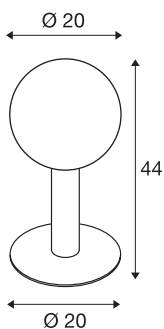

GLOO PURE 44 Pole

outdoor floor stand, E27, anthracite, IP44

The GLOO PURE floor luminaire consists of a painted aluminium tube that terminates in an frosted real glass ball. Equipped with an E27 socket, both energy-saving and LED lamps can be used. It is suitable for use outdoors thanks to its IP44 protection class. The GLOO PURE series also includes wall lights as well as floor stands, and can therefore be used universally. As an option an earth spike as well as a connection box for safe electrical connection to the round luminaire upright, are available. Connection is made to the 230V mains voltage.

TECHNICAL DATA

Item no.:	1002000
Socket	E27
Number of sockets	1
Lamps included	0
Primary nominal voltage	230V ~50Hz mA/V
Height	44.0 cm
Diameter	20.0 cm
Net weight	1.503 kg
Gross weight	2.389 kg
IP Code	IP 44
Safety class	I
Impact resistance class	IK02
Impact resistance	0,200000000000000001 Joule
Assembly	Surface
Assembly details	Ground
Wattage	23 W
Color	anthracite
BIG WHITE Page	57