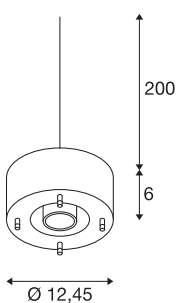

PARA DOME E27

PD, indoor pendant, silver, max. 150W

The PARA DOME pendant has been designed for the technical, industrial area which is reflected both in its shape and its lighting technical attributes. The luminaire is fitted with an E27 lamp holder to take matching conventional and energy-saving lamps. We also offer suitable LED alternatives and mixed-light lamps. Designed for total power consumption of 150W, the PARA DOME is perfect for use as general lighting and is available painted in silver-grey, black or white. The luminaire can be adjusted exactly in accordance with requirements via the reflectors, which are available separately. The PARA DOME pendant is ready for direct connection to the 230V mains voltage supply.

TECHNICAL DATA

Item no.:	1002055
Socket	E27
Number of sockets	1
Lamps included	0
Primary nominal voltage	230V ~50Hz mA/V
Height	6.0 cm
Diameter	12.45 cm
Net weight	0.684 kg
Gross weight	0.811 kg
IP Code	IP 20
Safety class	I
Assembly	Surface
Assembly details	Ceiling with Acc.
Wattage	150 W
Color	grey
BIG WHITE Page	181