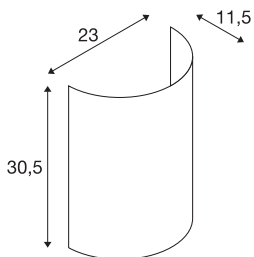

### TECHNICAL DATA

Item no.:	1001273
Width	23.0 cm
Height	30.5 cm
Depth	11.5 cm
Net weight	0.23 kg
Gross weight	0.58 kg
IP Code	IP 20
Assembly	Surface
Assembly details	Wall with Acc.
Color	black
BIG WHITE Page	202