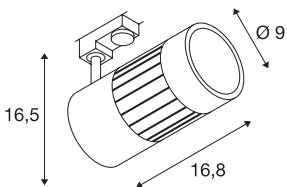

STRUCTEC

spot for 3-circuit high-voltage track, 30W, LED, 3000K, 60°, black, incl. 3-circuit adapter

The STRUCTEC Rich Color Spot, which is available with different colours and beam angles, and with a suitable adapter for the 240V 3-circuit track system, is equipped with a high-performance COB LED module which is especially suitable for excellent colour reproduction thanks to having a CRI of >90.

TECHNICAL DATA

Item no.:	1000995
Primary nominal voltage	220-240V ~50/60Hz mA/V
Vertical tilting range	85 °
Horizontal rotation range	350 °
Length	16.8 cm
Height	16.5 cm
Diameter	9.0 cm
Net weight	1.109 kg
Gross weight	1.344 kg
IP Code	IP 20
Safety class	I
Assembly	Surface
Assembly details	Ceiling, Track Ceiling, Track Wall
Wattage	35 W
Lumen	3150 lm
Colour temperature	3000 Kelvin
Beam angle	60 °
Color	black
CRI	>90
Binning	3
LXXBXX data	70/50
Service life	30000 h