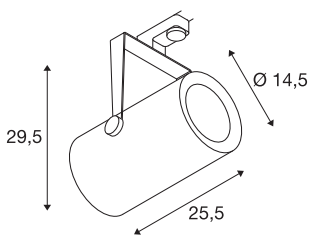

EURO SPOT TRACK black

3000K, 12°, incl. 3-circuit adapter

Rotating and swivelling EURO SPOT TRACK 240V LED spotlight, with a compact design with suitable adapter for the 3-circuit 240V track system. The LED light source is installed in the cylindrical lamp head in the factory. The spotlight, which is available with several housing colours and beam angles, has a high light output thanks to its simple and timeless appearance.

TECHNICAL DATA

Item no.:	1001476
Primary nominal voltage	220-240V ~50/60Hz mA/V
Secondary power / secondary voltage	1500 mA/V
Vertical tilting range	90 °
Horizontal rotation range	350 °
Length	25.5 cm
Height	29.5 cm
Diameter	14.5 cm
Net weight	3.097 kg
Gross weight	3.515 kg
IP Code	IP 20
Safety class	I
Assembly	Surface
Assembly details	Track Ceiling
Wattage	61 W
Lumen	5500 lm
Colour temperature	3000 Kelvin
Beam angle	12 °
Color	black
CRI	>80
Binning	3
LXXBXX data	70/50