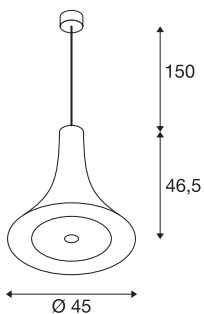

BATO 45 PD

LED Indoor pendant light, black/brass, LED, 2700K

The pendants in the BATO family are available in two sizes and three colour variants. You can also choose between built-in LED light sources and an E27 socket. The family is completed with associated wall lights and ceiling lights. The BATO is supplied ready for direct connection to a 230V mains power supply.

TECHNICAL DATA

Item no.:	1001350
Lamps included	0
Primary nominal voltage	220-240V ~50/60Hz mA/V
Secondary power / secondary voltage	700 mA/V
Pendant length	150.0 cm
Height	46.3 cm
Diameter	45.0 cm
Net weight	2.786 kg
Gross weight	4.597 kg
IP Code	IP 20
Safety class	I
Assembly	Surface
Assembly details	Ceiling
Dimming technology	trailing edge
Wattage	30 W
Lumen	1450 lm
Colour temperature	2700 Kelvin
Beam angle	100 °
Color	gold
CRI	>80
Binning	6
LXXBXX data	70/50

Service life	30000 h
BIG WHITE Page	116

Notes
