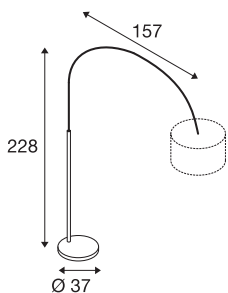

## FENDA BOW BASIC

E27, chrome, max. 40W

With the FENDA BOW BASIS, the iconic bow floor stand becomes a new edition with a fresh design. Thanks to the chrome-coloured bow arm anchored in a solid base plate, the luminaire bridges the one meter distance from the base to the shade. The base allows it to be combined with various shades from the FENDA series. To ensure the best illumination, the bow arm can itself be rotated by 180°. Fitted with an E27 socket, the FENDA BOW BASIS is suitable for the use of LED and energy-saving lamps. The electrical connection is made directly to the 230V mains power supply thanks to the European flat plug. There is also a foot switch in the connection lead.

## TECHNICAL DATA

Item no.:	1000763
Socket	E27
Number of sockets	1
Lamps included	0
Primary nominal voltage	220-240V ~50/60Hz mA/V
Horizontal rotation range	180 °
Length	157.0 cm
Width	37.0 cm
Height	228.0 cm
Net weight	22.511 kg
Gross weight	25.391 kg
IP Code	IP 20
Safety class	II
Impact resistance class	IK03
Impact resistance	0,3499999999999998 Joule
Assembly	Mobile
Wattage	25 W
Color	chrome
BIG WHITE Page	79