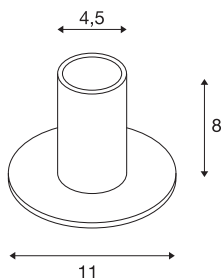

FITU TL

indoor table lamp, black, E27, max. 10W

The FITU table lamp is available in various colours and is from our MIX & MATCH system. The FITU product family impresses with its wide variety of application possibilities. Thanks to the fitted E27 socket, the luminaire is suitable for LED and energy-saving lamps. The electrical connection is made directly to the 230V mains supply.

TECHNICAL DATA

Item no.:	1001676
Socket	E27
Number of sockets	1
Primary nominal voltage	220-240V ~50/60Hz mA/V
Height	8.0 cm
Diameter	11.0 cm
Net weight	0.3 kg
Gross weight	0.45 kg
IP Code	IP 20
Safety class	II
Impact resistance class	IK03
Impact resistance	0,3499999999999998 Joule
Assembly	Mobile
Wattage	10 W
Color	black
Maximum ambient temperature	30 °C
BIG WHITE Page	70