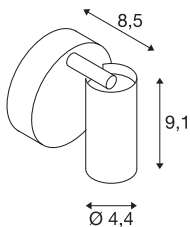

## FITU

indoor wall and ceiling recessed light, E27, white

The swivelling FITU wall and ceiling light is available in various colours and is from our MIX & MATCH system. The FITU product family impresses with its wide variety of application possibilities. Thanks to the fitted E27 socket, the luminaire is suitable for LED and energy-saving lamps. The electrical connection is made directly to the 230V mains supply.

## TECHNICAL DATA

Item no.:	1002584
Socket	E27
Number of sockets	1
Primary nominal voltage	220-240V ~50/60Hz mA/V
Tilt range	120 °
Horizontal rotation range	330 °
Length	9.1 cm
Height	8.5 cm
Diameter	4.4 cm
Net weight	0.331 kg
Gross weight	0.471 kg
IP Code	IP 20
Safety class	I
Assembly	Surface
Assembly details	Ceiling, Wall
Wattage	60 W
Color	white
Maximum ambient temperature	30 °C
BIG WHITE Page	333