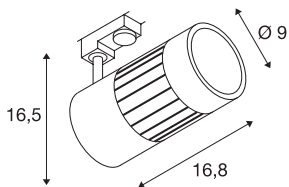

STRUCTEC

spot for 3-circuit high-voltage track, 30W, LED, 4000K, 60°, black, incl. 3-circuit adapter

The STRUCTEC Rich Color Spot, which is available with different colours and beam angles, and with a suitable adapter for the 240V 3-circuit track system, is equipped with a high-performance COB LED module which is especially suitable for excellent colour reproduction thanks to having a CRI of >90.

TECHNICAL DATA

Item no.:	1001001
Primary nominal voltage	220-240V ~50/60Hz mA/V
Vertical tilting range	85 °
Horizontal rotation range	350 °
Length	16.8 cm
Height	16.5 cm
Diameter	9.0 cm
Net weight	1.115 kg
Gross weight	1.351 kg
IP Code	IP 20
Safety class	I
Assembly	Surface
Assembly details	Ceiling, Track Ceiling, Track Wall
Wattage	35 W
Lumen	3400 lm
Colour temperature	4000 Kelvin
Beam angle	60 °
Color	black
CRI	>90
Binning	3
LXXBXX data	70/50
Service life	30000 h