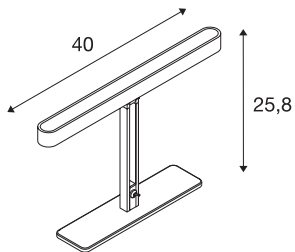

## VINCELLI D TL

LED indoor table lamp, bamboo, 2700K

The VINCELLI D table lamp impresses with its extremely narrow design. The perfect combination of bamboo and steel allows the luminaire to fit seamlessly into a variety of different furnishing styles. The luminaire has a powerful LED module and, thanks to the integrated driver, is suitable for direct connection to the 230V mains supply.

## TECHNICAL DATA

Item no.:	1002068
Lamps included	0
Number of different light outlets	1
Primary nominal voltage	220-240V ~50Hz mA/V
Secondary power / secondary voltage	12 mA/V
Vertical tilting range	180 °
Length	40.0 cm
Width	7.0 cm
Height	25.8 cm
Net weight	1.429 kg
Gross weight	1.842 kg
IP Code	IP 20
Safety class	II
Assembly	Mobile
Wattage	12 W
Lumen	500 lm
Colour temperature	2700 Kelvin
Beam angle	120 °
Color	anthracite
CRI	>80
Binning	6
LXXBXX data	70/50